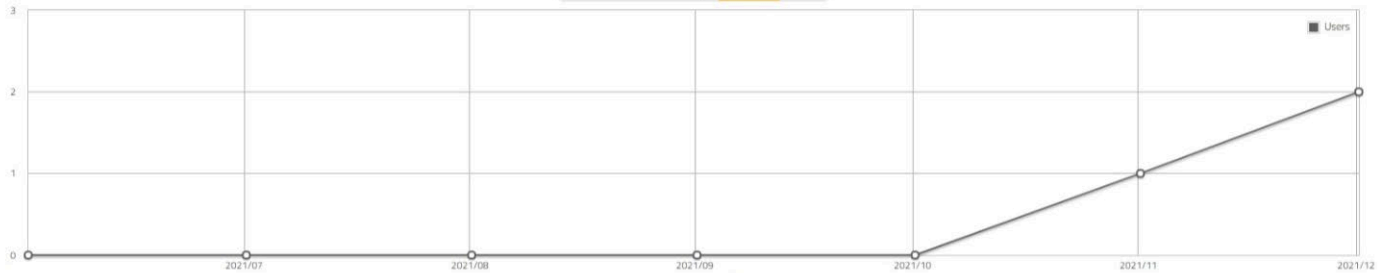

Distribution by Time Frame

Minutes Hours Days Months Years